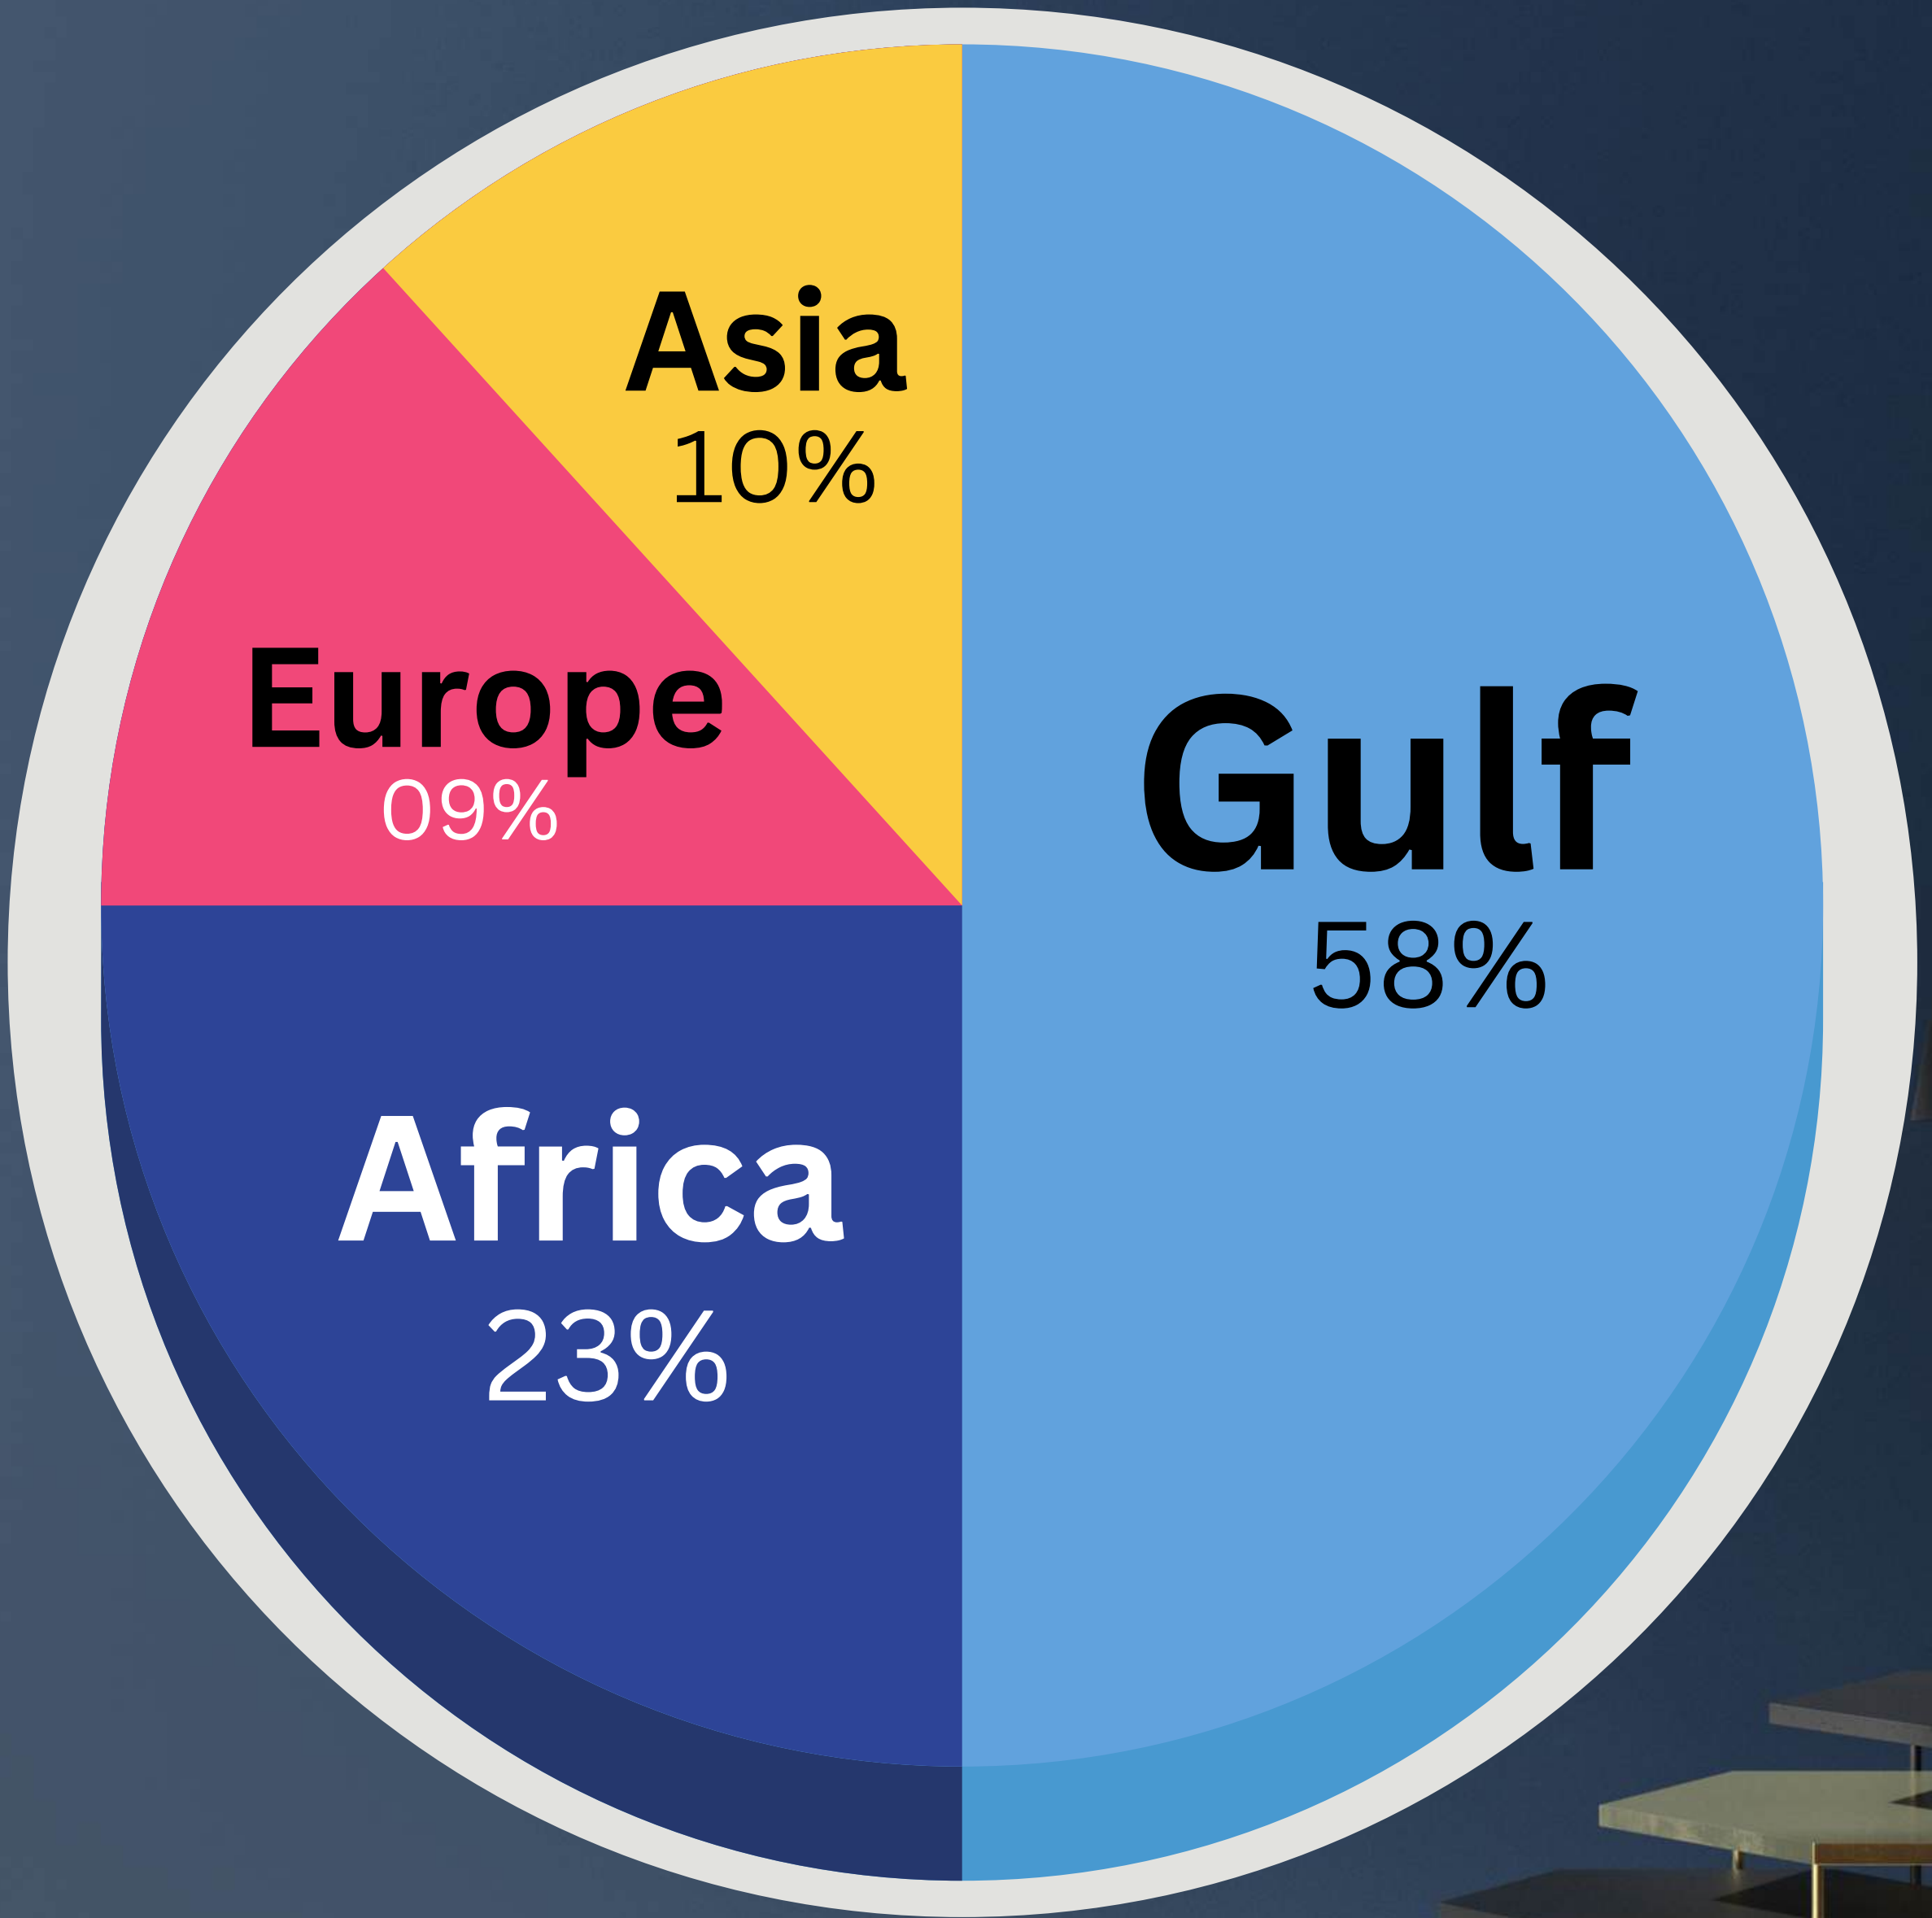

Menat Al Khair General Trading has left an indelible mark across various sectors, including trading, project management, and the restaurant industry, among others.

GLOBALLY CUSTOMER RANKING

OUR PRODUCTS